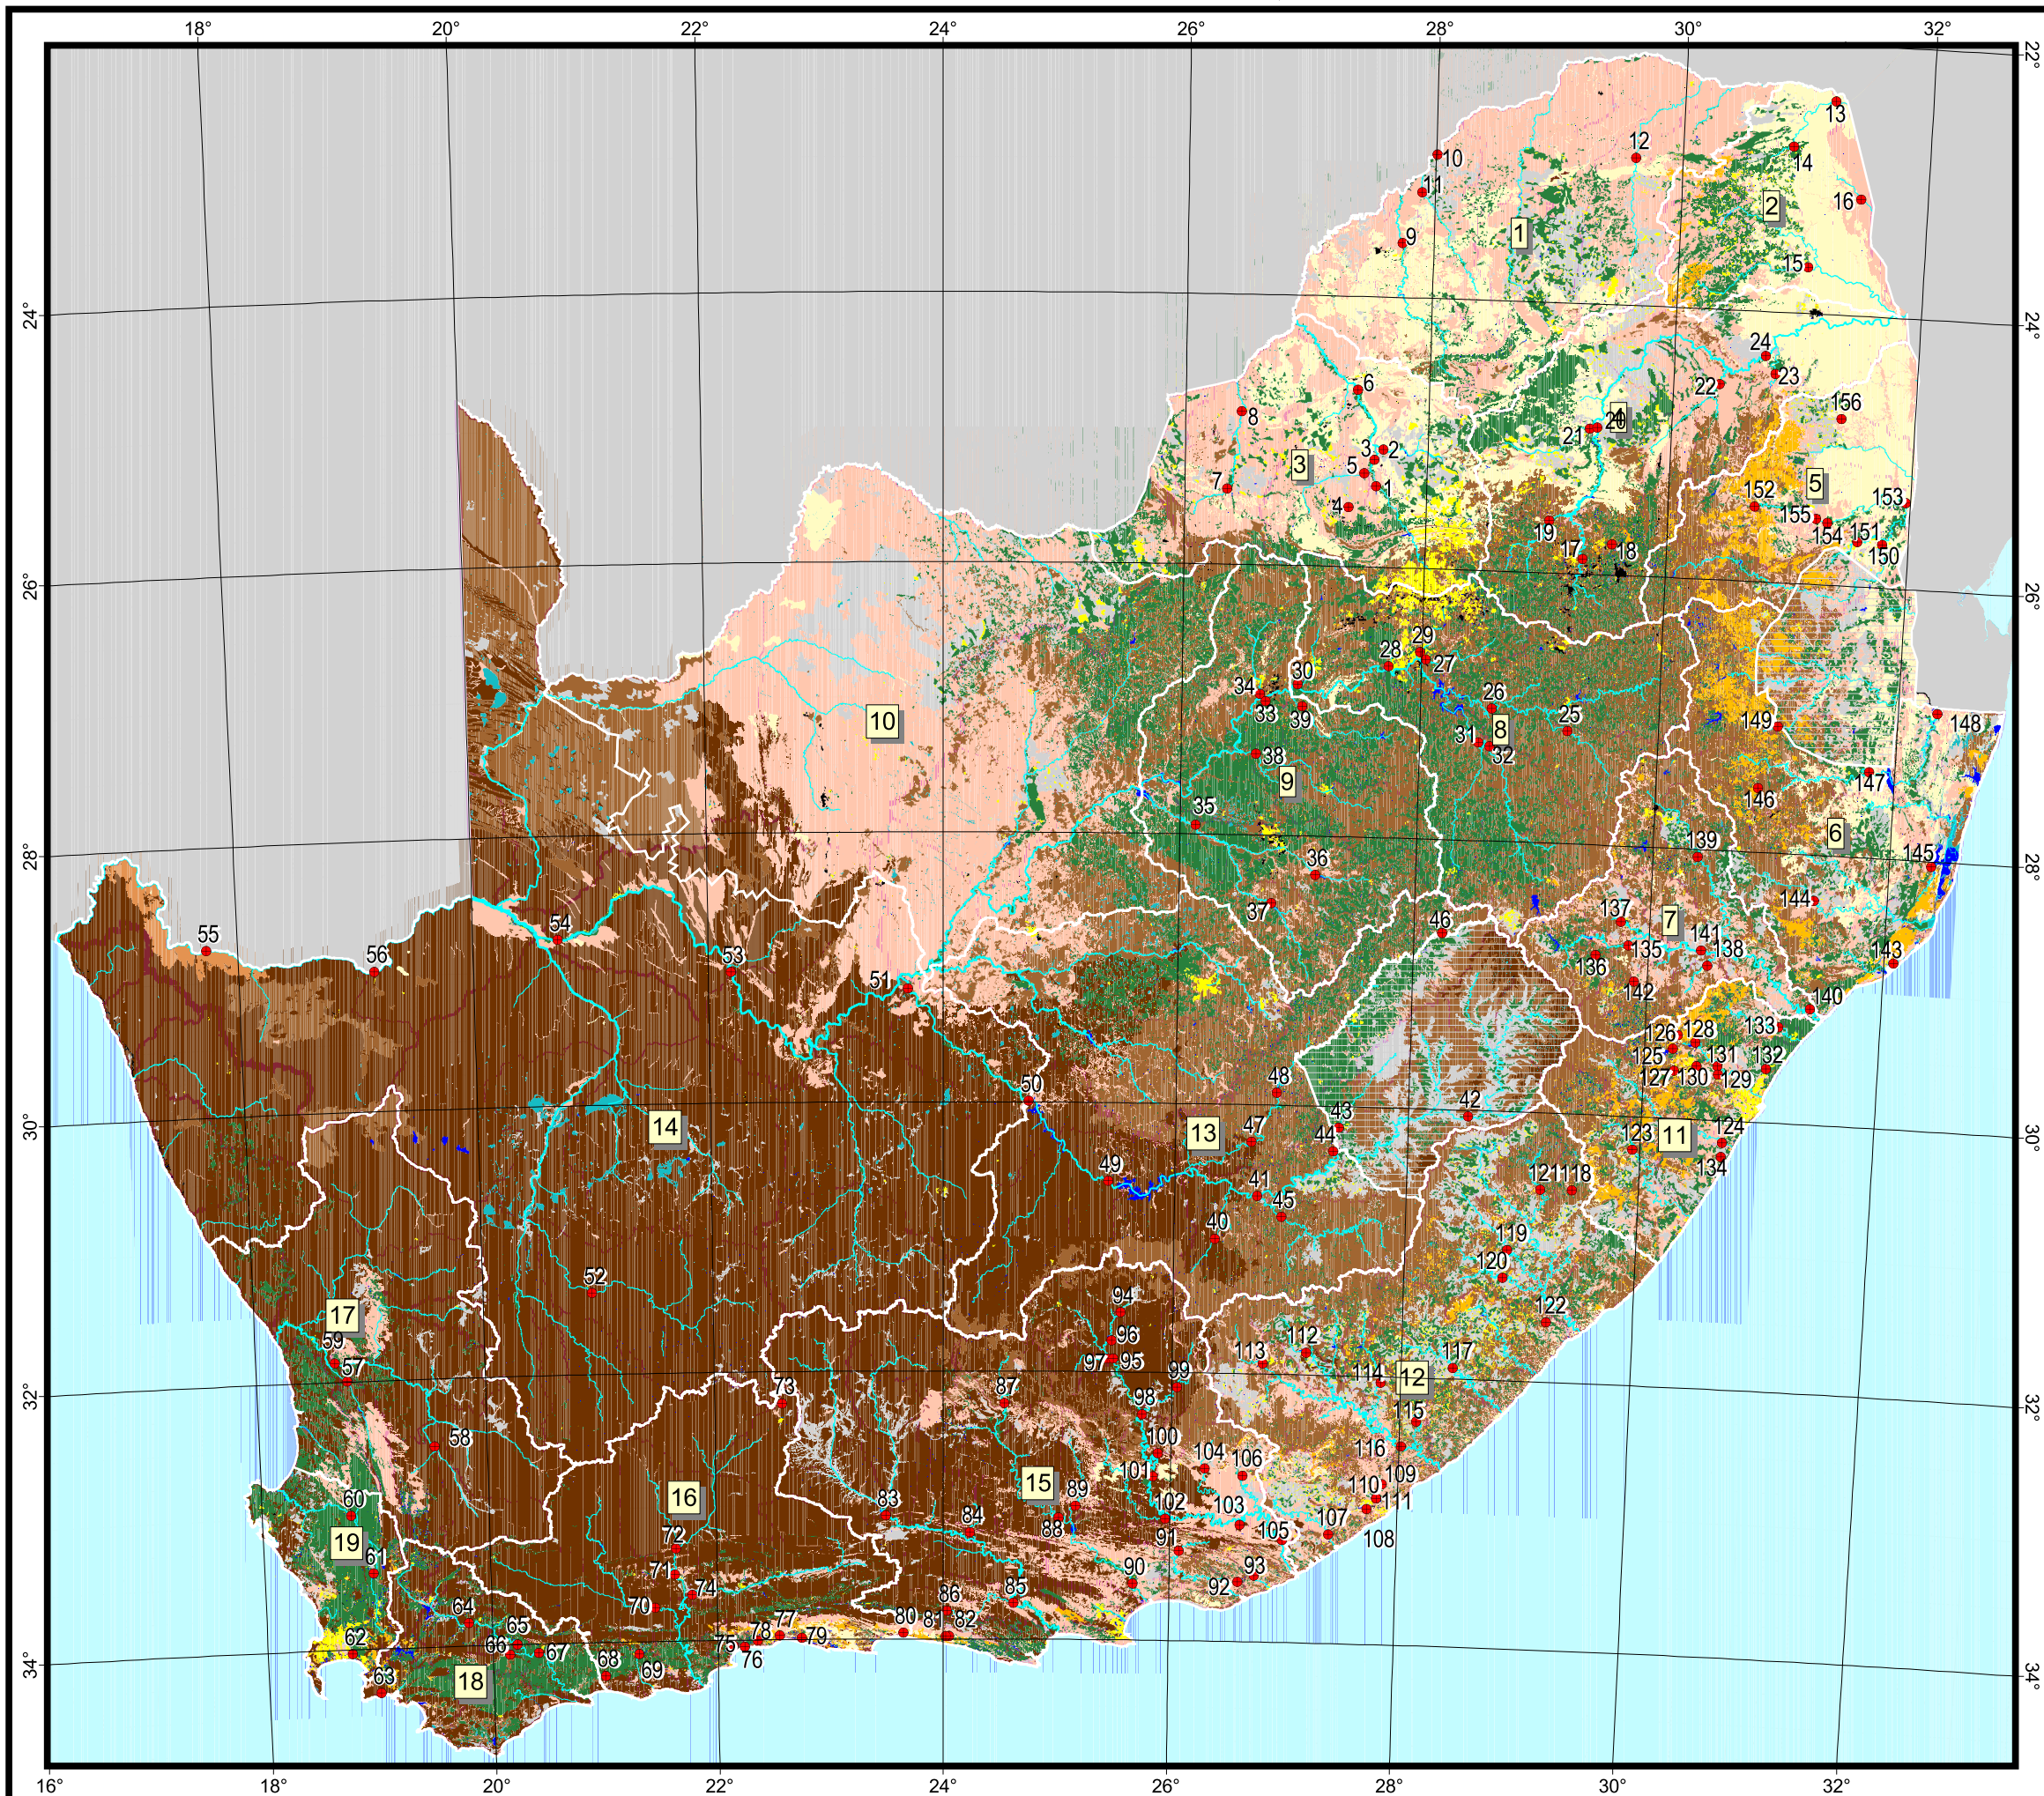

# National assessment of water quality

Map1  
Land cover of South Africa  
(after Fairbanks et al., 2000)

- Sample site
- River
- Water management area

Major land cover classes from the National Land Cover database:  
[http://www.sac.co.za/geoinfo/nlc\\_report.htm](http://www.sac.co.za/geoinfo/nlc_report.htm)

- 01: Forest
- 02: Bush
- 03: Shrub
- 04: Herb
- 05: Grass
- 06: Plantation
- 07: Water
- 08: Wetland
- 09: Degraded
- 10: Cultivated
- 11: Urban
- 12: Mining